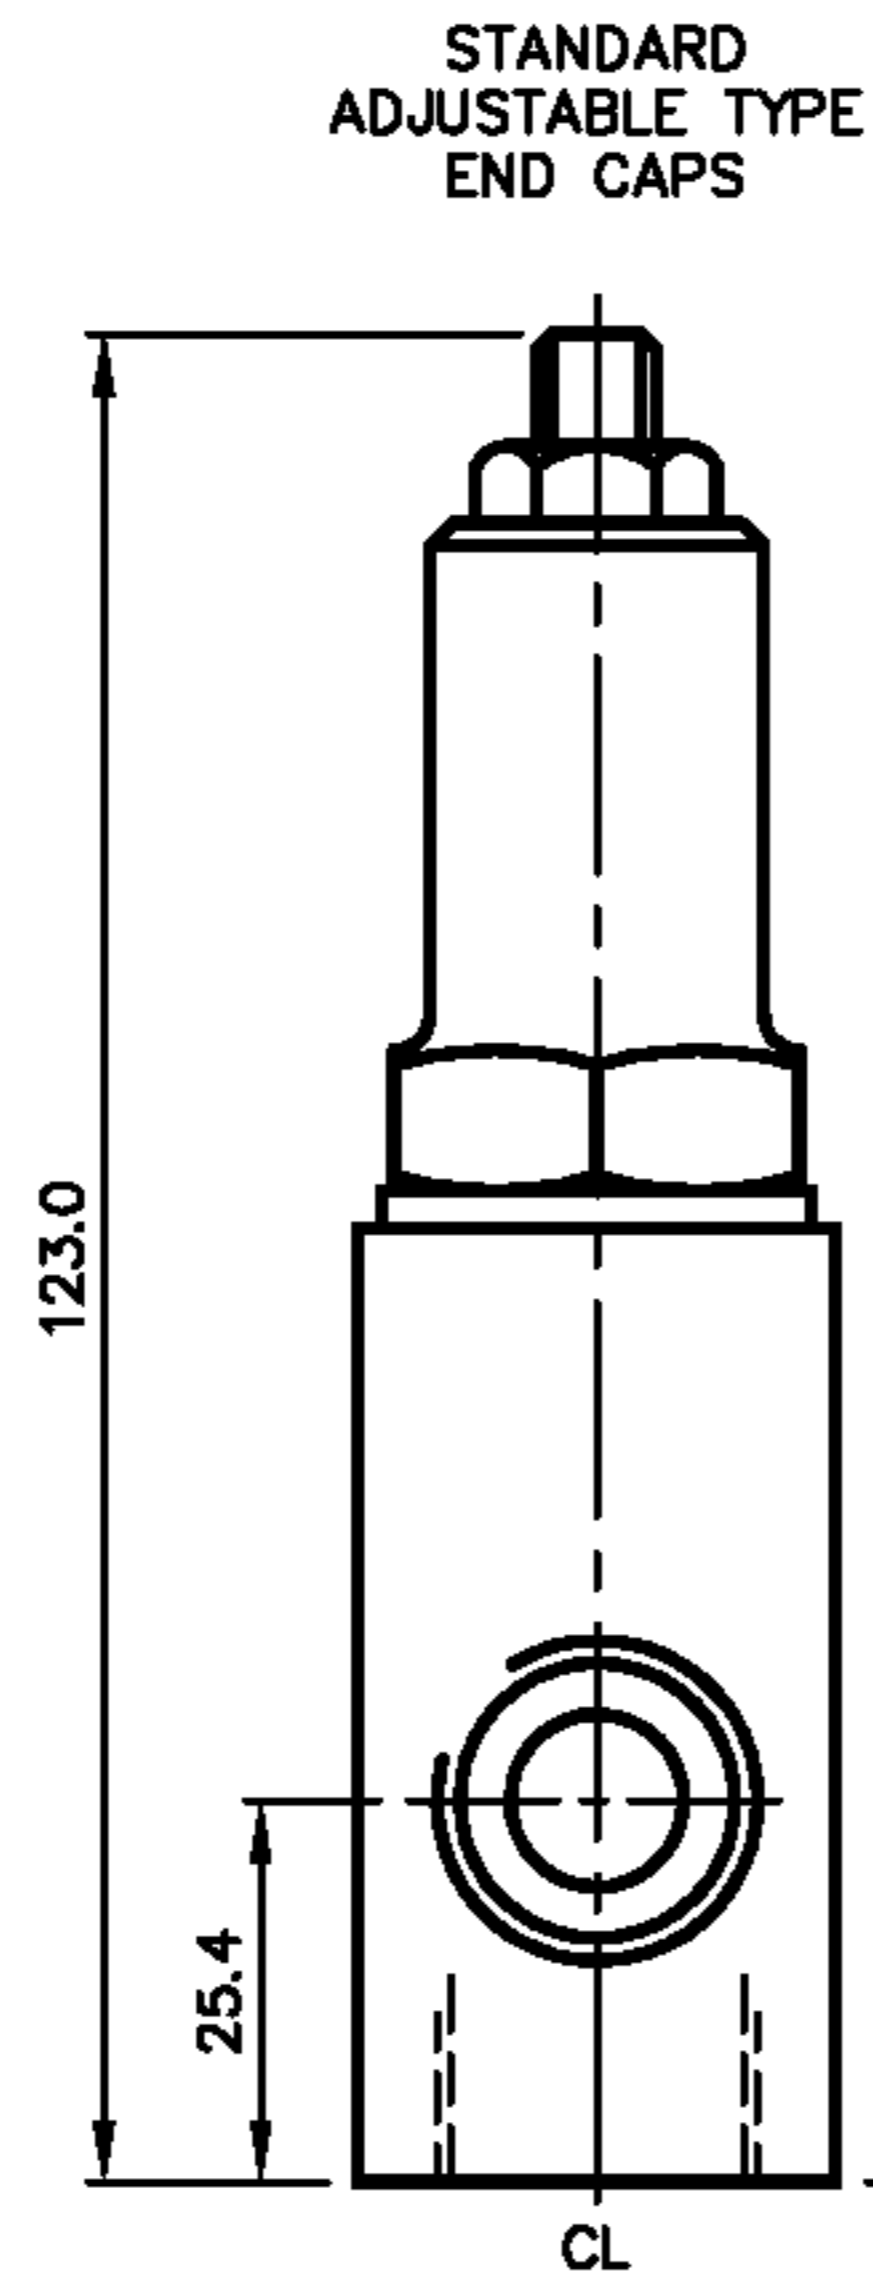

ADJUSTABLE RELIEF PRESSURE RANGE
PRESSURE RANGE 0-240 BAR
STANDARD PRESSURE RANGE 0-138 BAR
PRESSURE RANGE 0-55 BAR
PRESSURE RANGE TO CUSTOMERS SETTING
MAX WORKING PRESSURE 350 BAR

VALVE ORDERING INFORMATION	
TYPE	PORTS
V-469-CA	1/4 BSP (PL)
V-469-CB	3/8 BSP (PL)
V-469-CC	1/2 BSP (PL)
ALL DIMENSIONS IN MM	