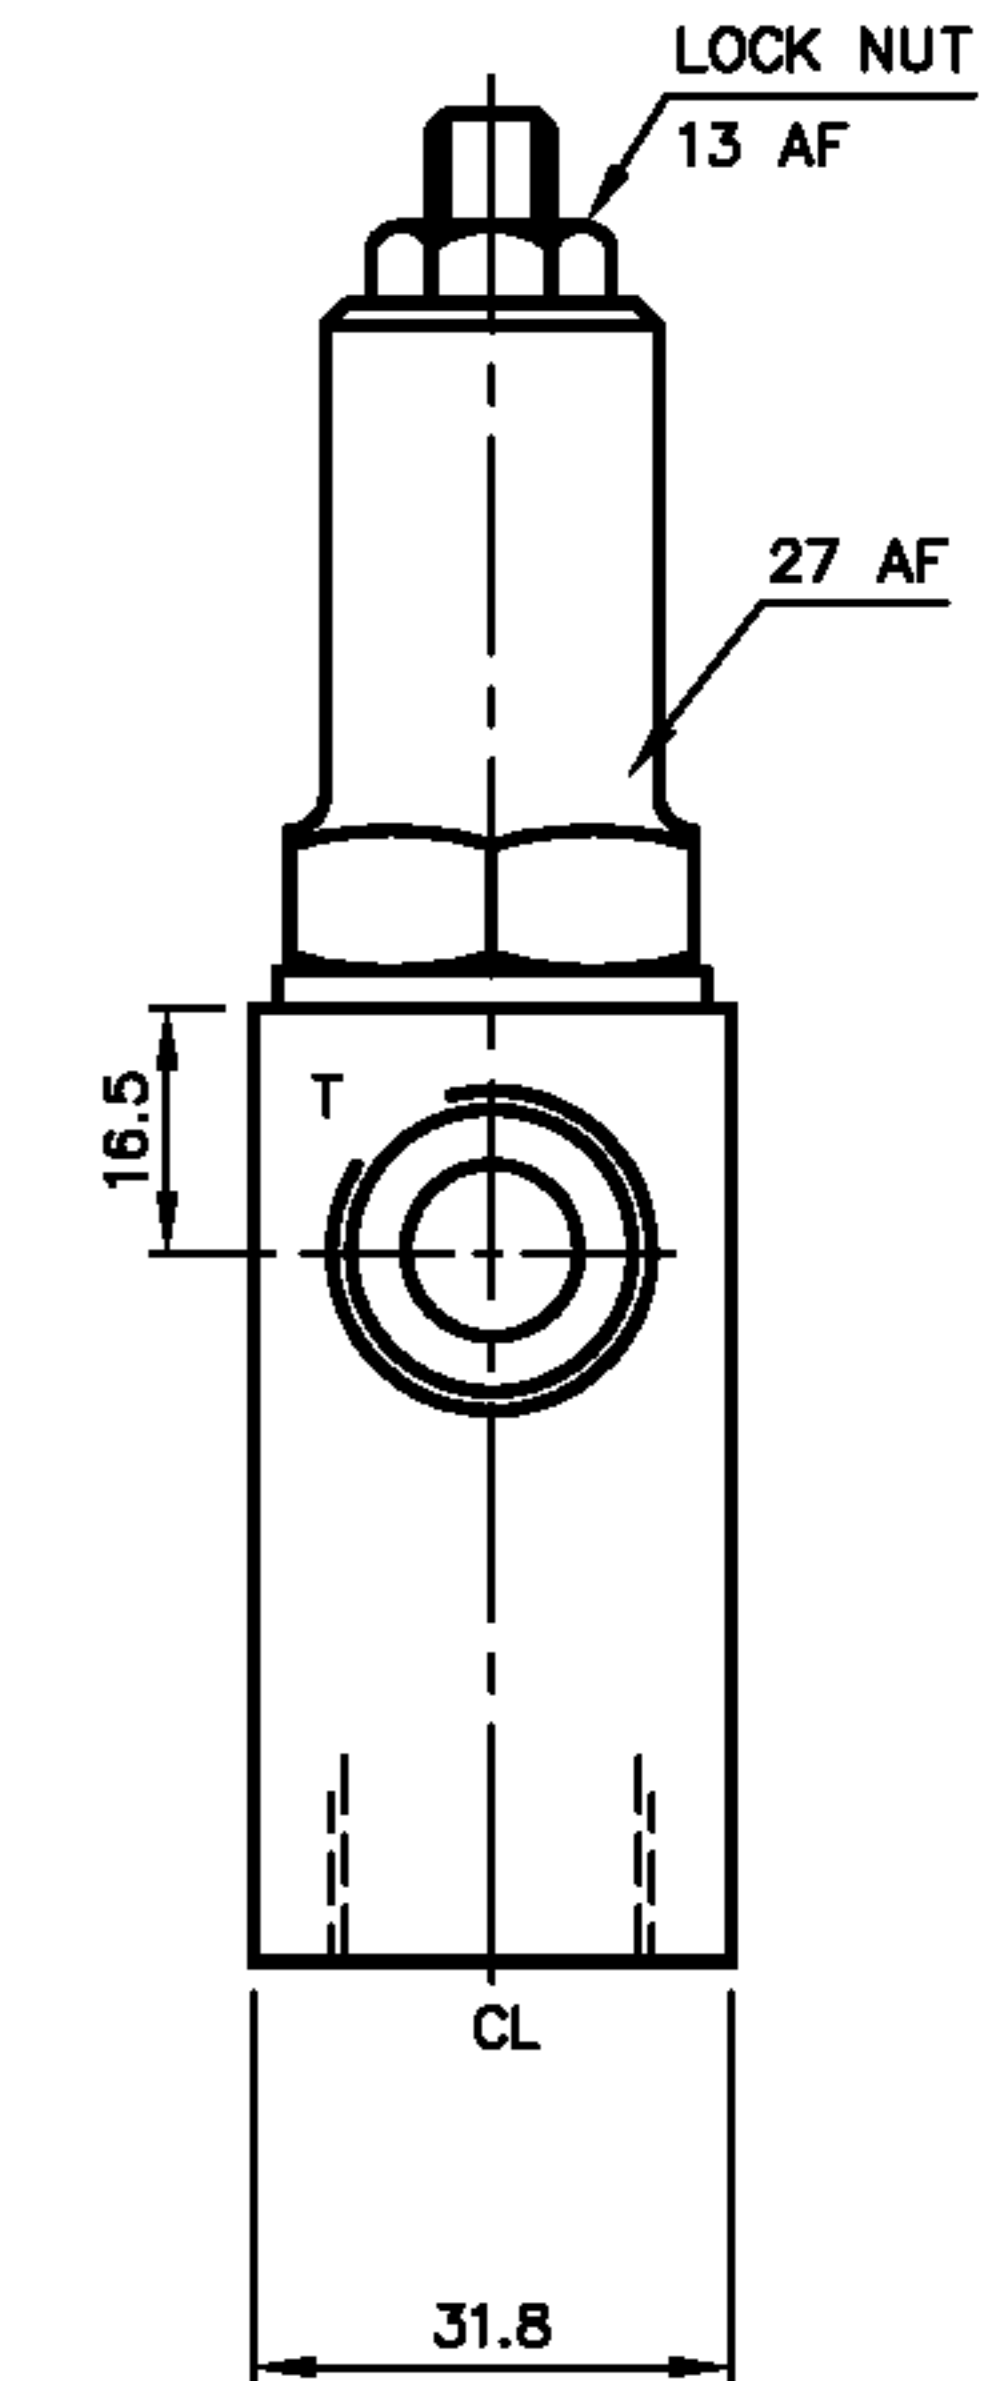

ADJUSTABLE RELIEF PRESSURE RANGE
PRESSURE RANGE 0-240 BAR
STANDARD PRESSURE RANGE 0-138 BAR
PRESSURE RANGE 0-55 BAR
PRESSURE RANGE TO CUSTOMERS SETTING
MAX WORKING PRESSURE 350 BAR

VALVE ORDERING INFORMATION	
TYPE	PORTS
V-469-CA	1/4 BSP (PL)
V-469-CB	3/8 BSP (PL)
V-469-CC	1/2 BSP (PL)
ALL DIMENSIONS IN MM	