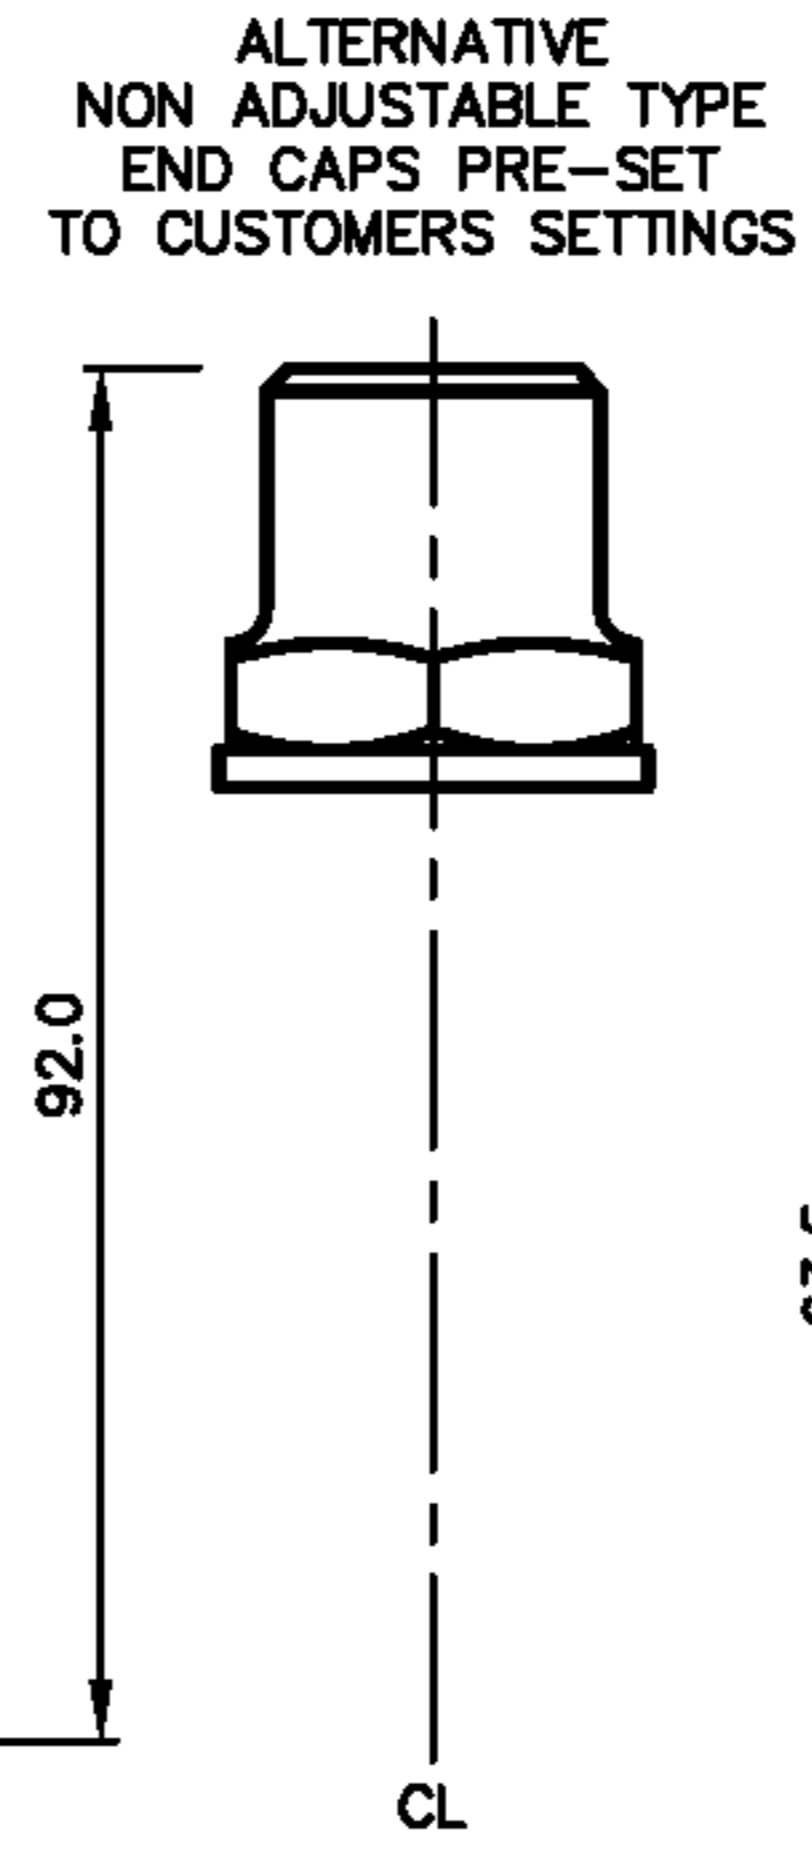

ADJUSTABLE RELIEF PRESSURE RANGE
PRESSURE RANGE 0-240 BAR
STANDARD PRESSURE RANGE 0-138 BAR
PRESSURE RANGE 0-55 BAR
PRESSURE RANGE TO CUSTOMERS SETTING
MAX WORKING PRESSURE 350 BAR

VALVE ORDERING INFORMATION	
TYPE	PORTS
V-469-CA	1/4 BSP (PL)
V-469-CB	3/8 BSP (PL)
V-469-CC	1/2 BSP (PL)
ALL DIMENSIONS IN MM	