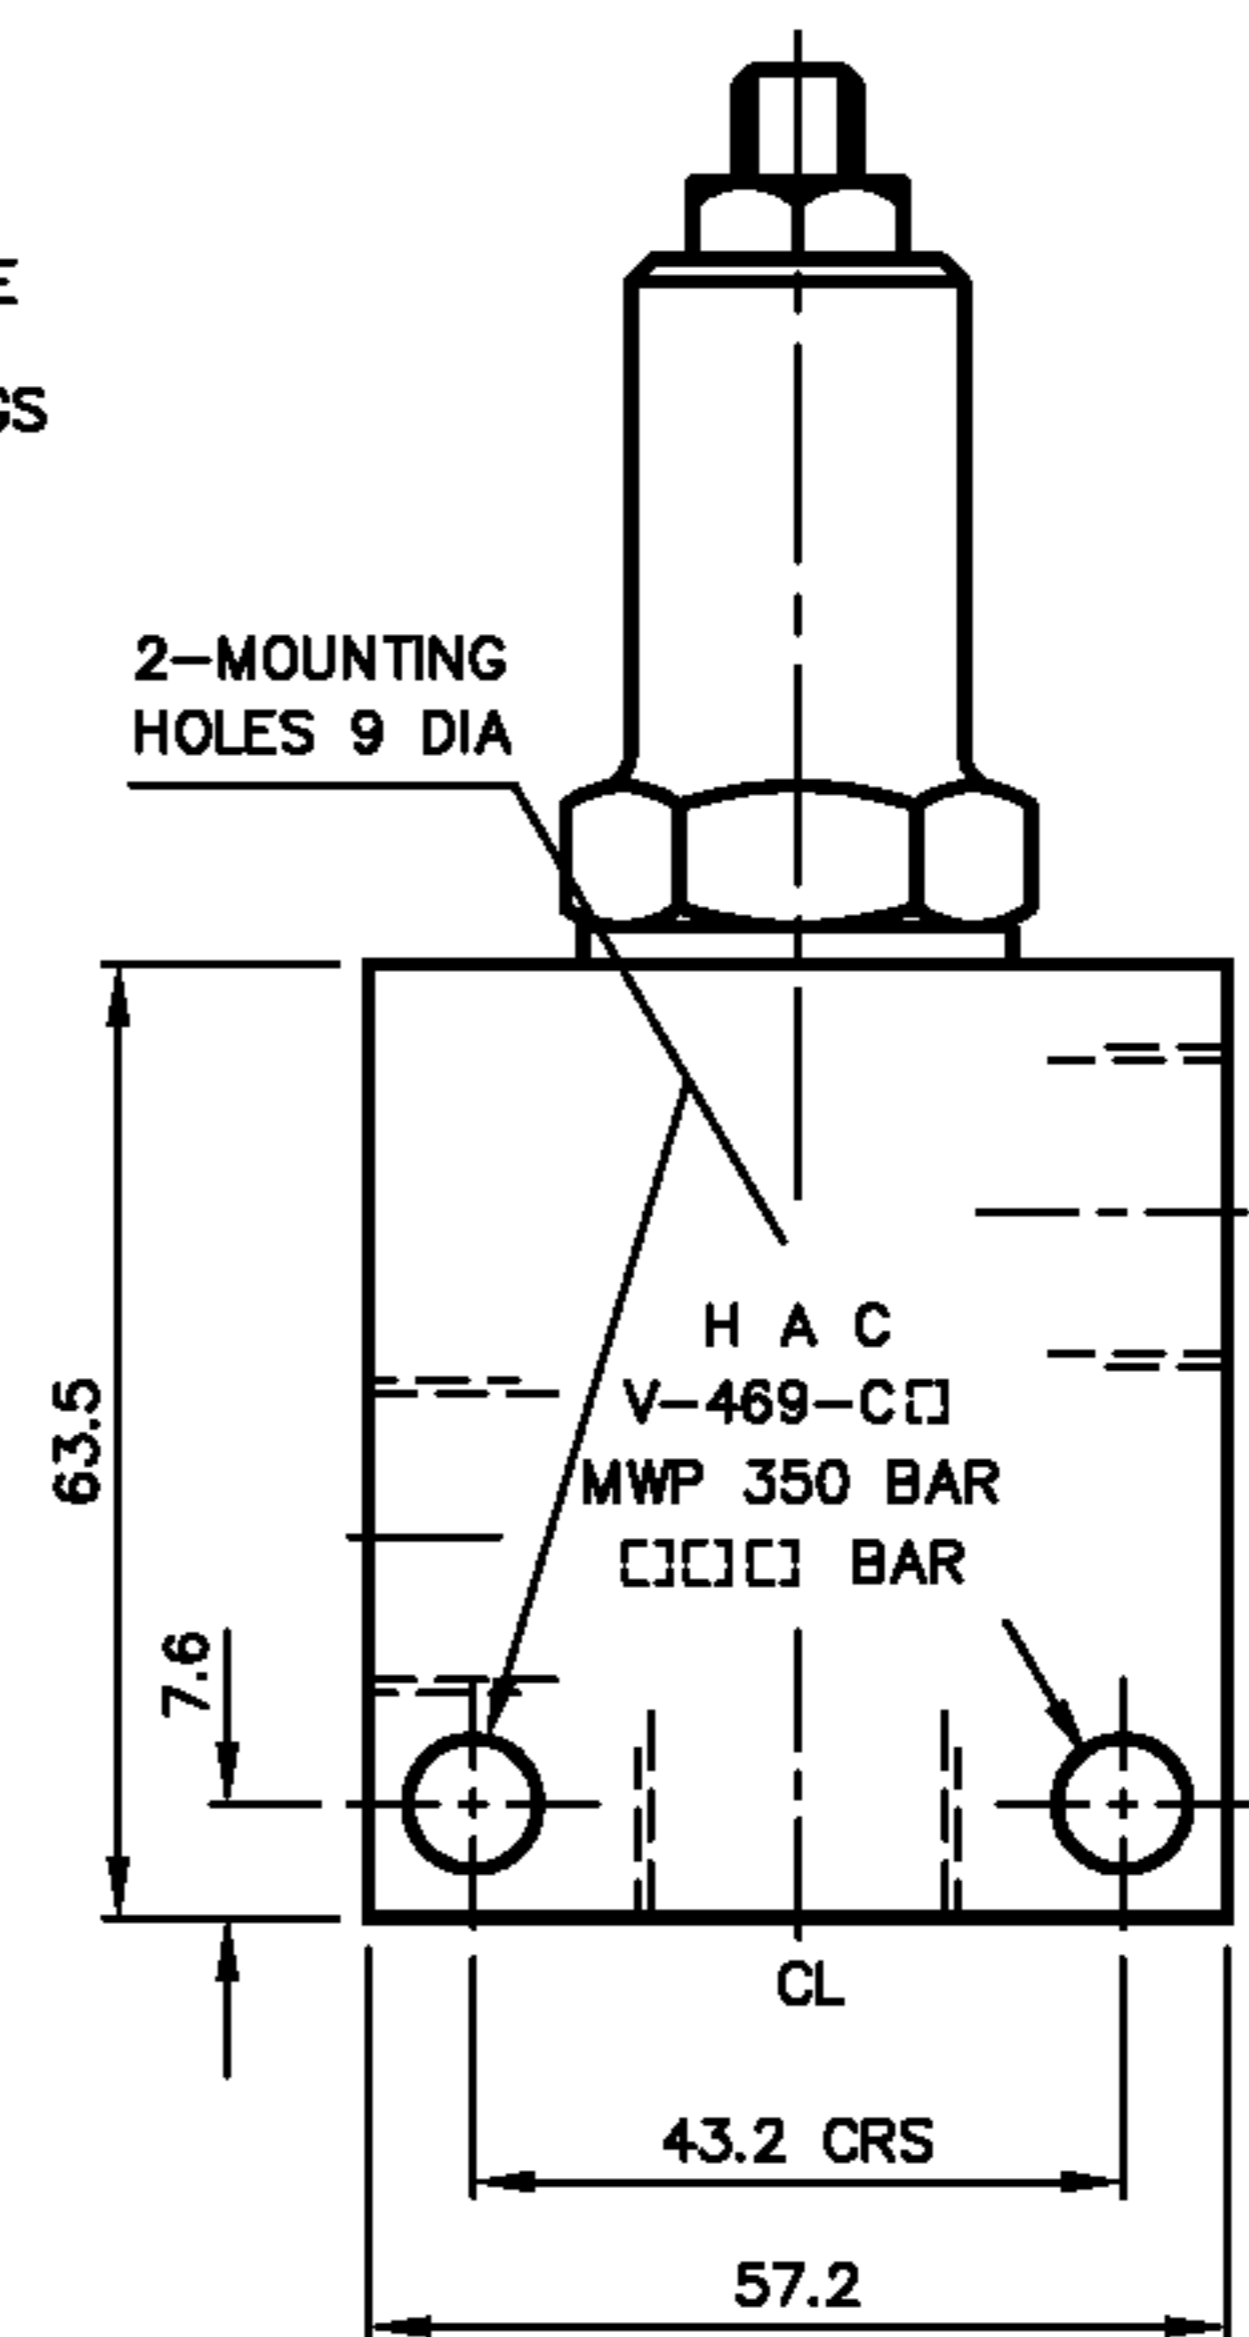

ADJUSTABLE RELIEF PRESSURE RANGE
PRESSURE RANGE 0-240 BAR
STANDARD PRESSURE RANGE 0-138 BAR
PRESSURE RANGE 0-55 BAR
PRESSURE RANGE TO CUSTOMERS SETTING
MAX WORKING PRESSURE 350 BAR

VALVE ORDERING INFORMATION	
TYPE	PORTS
V-469-CA	1/4 BSP (PL)
V-469-CB	3/8 BSP (PL)
V-469-CC	1/2 BSP (PL)
ALL DIMENSIONS IN MM	

VALVE TYPE COMPACT RELIEF VALVE
IN LINE

DATE: 17/09/01
ASSY: 5360
SCALE: 1:1

TITLE INSTALLATION
V-469-C []

DRG NO
5361

ISS
A