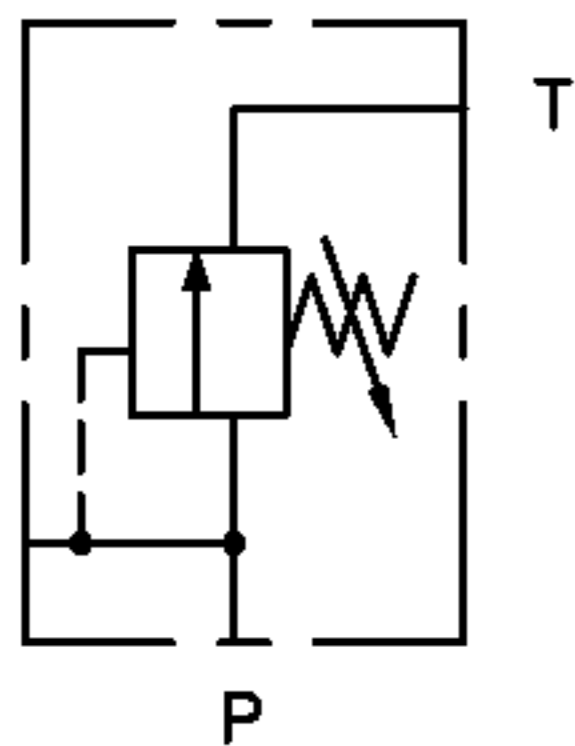

ADJUSTABLE RELIEF PRESSURE RANGE
PRESSURE RANGE 0-240 BAR
STANDARD PRESSURE RANGE 0-138 BAR
PRESSURE RANGE 0-55 BAR
PRESSURE RANGE TO CUSTOMERS SETTING
MAX WORKING PRESSURE 350 BAR

VALVE ORDERING INFORMATION	
TYPE	PORTS
V-469-CA	1/4 BSP (PL)
V-469-CB	3/8 BSP (PL)
V-469-CC	1/2 BSP (PL)
ALL DIMENSIONS IN MM	

VALVE TYPE COMPACT RELIEF VALVE
IN LINE

DATE: 17/09/01
ASSY: 5360
SCALE: 1:1

TITLE INSTALLATION
V-469-C []

DRG NO
5361

ISS
A