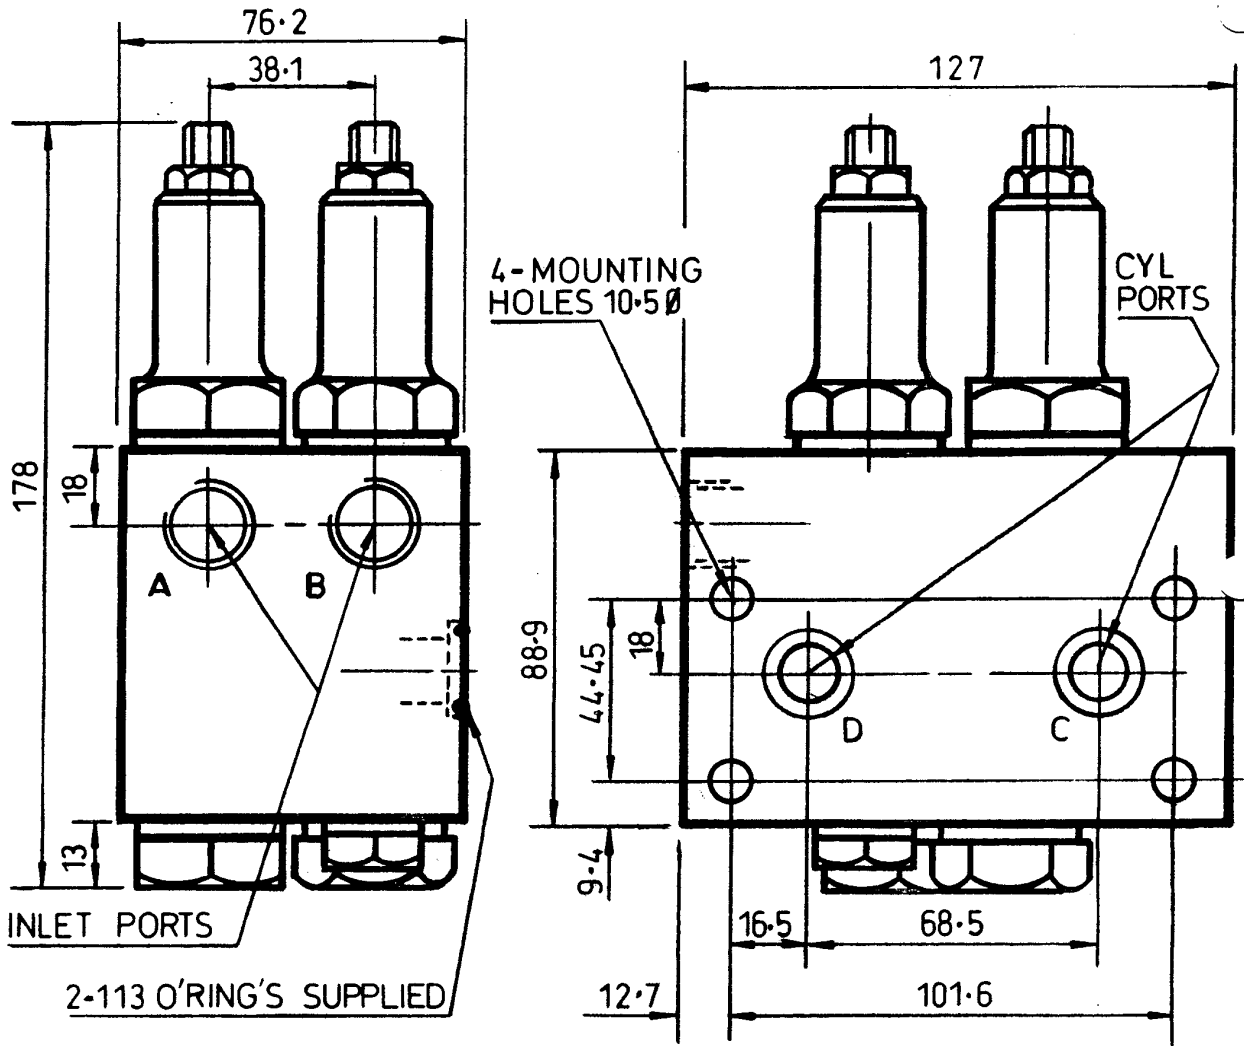

DUAL OVERCENTRE  
VALVE LARGE FLOW  
MANIFOLD MOUNTED

MAX WORKING PRESSURE 275 BAR

ORDERING INFORMATION	
TYPE	PORTS
V-259-C	1/2 BSP (PL)

ALL DIMENSIONS IN MM

**HYDRAULIC ACTUATORS AND CONTROLS LTD**

104 Maybury Road, Woking, Surrey GU21 5JL, England.  
Tel: (01483) 762745 Fax: (01483) 765320