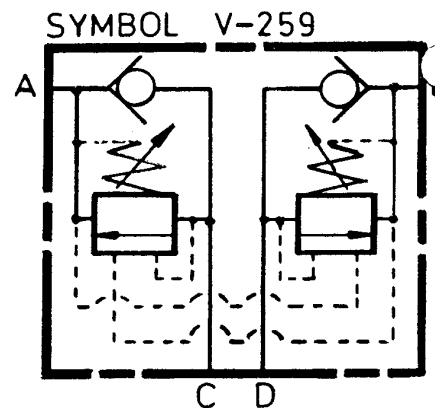

DUAL OVERCENTRE  
VALVE LARGE FLOW  
MANIFOLD MOUNTED

MAX WORKING PRESSURE 275 BAR

ORDERING INFORMATION	
TYPE	PORTS
V-259-C	1/2 BSP (PL)

ALL DIMENSIONS IN MM

**HYDRAULIC ACTUATORS AND CONTROLS LTD**

104 Maybury Road, Woking, Surrey GU21 5JL, England.  
Tel: (01483) 762745 Fax: (01483) 765320