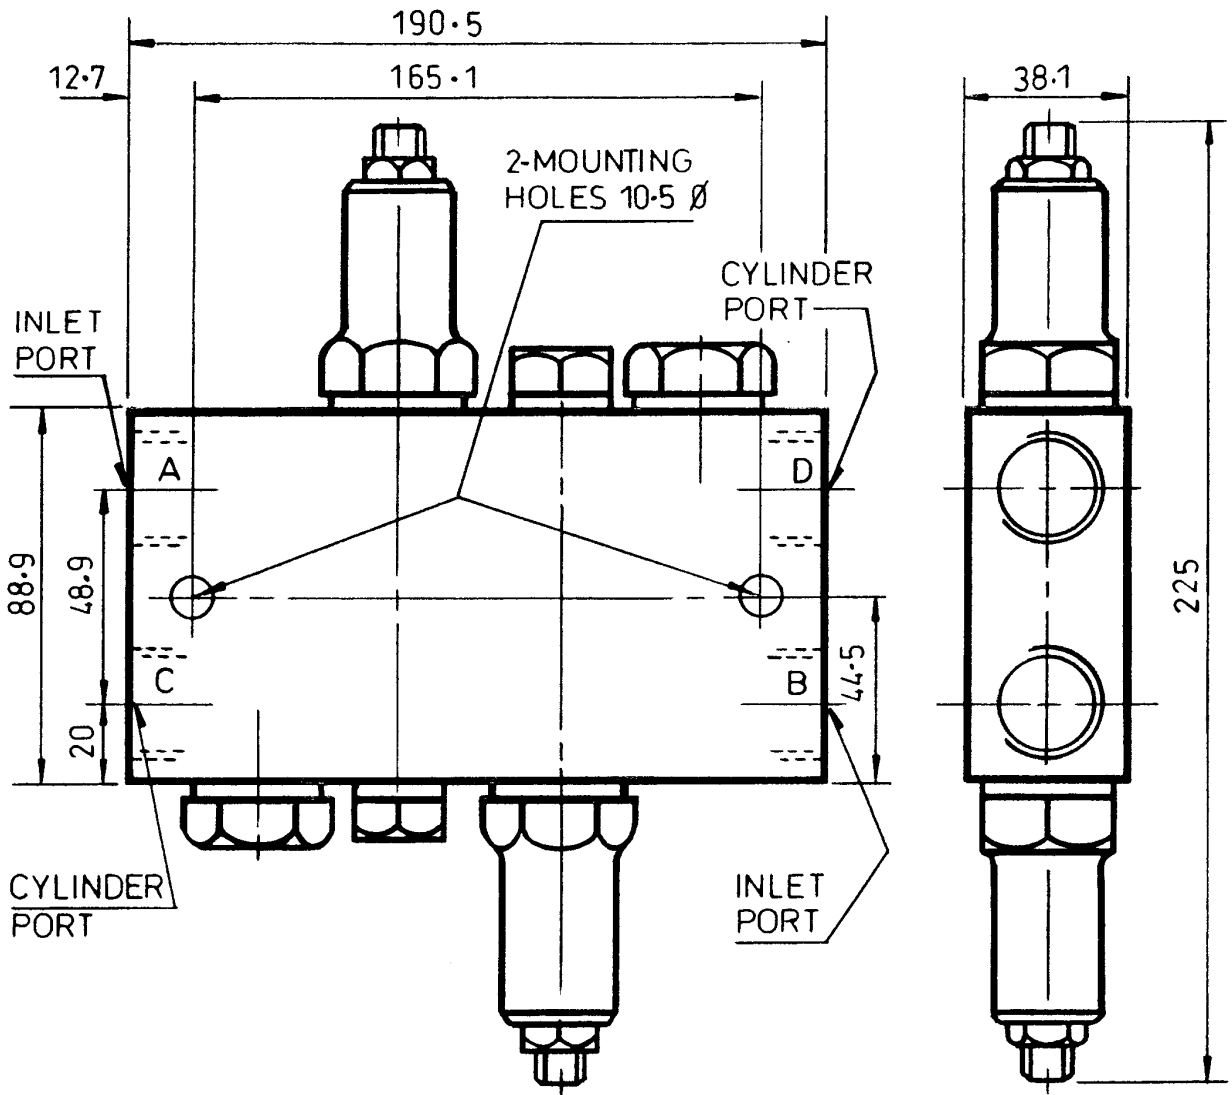

HAC

DUAL OVERCENTRE VALVE LARGE FLOW FLAT BODY

| ORDERING INFORMATION | |
|----------------------|--------------|
| TYPE | PORTS |
| V-256-C | 1/2 BSP (PL) |
| V-256-D | 3/4 BSP (PL) |

MAX WORKING PRESSURE 275 BAR

ALL DIMENSIONS IN MM

HYDRAULIC ACTUATORS AND CONTROLS LTD

104 Maybury Road, Woking, Surrey GU21 5JL, England.
Tel: (01483) 762745 Fax: (01483) 765320