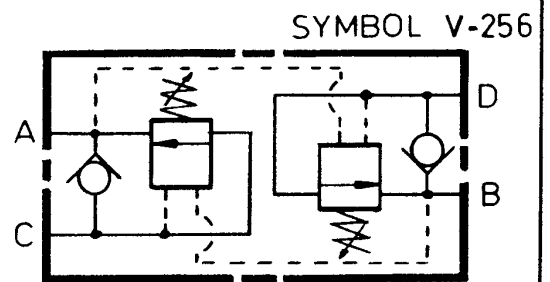

HAC

DUAL OVERCENTRE VALVE LARGE FLOW FLAT BODY

| ORDERING INFORMATION | |
|----------------------|--------------|
| TYPE | PORTS |
| V-256-C | 1/2 BSP (PL) |
| V-256-D | 3/4 BSP (PL) |

MAX WORKING PRESSURE 275 BAR

ALL DIMENSIONS IN MM

HYDRAULIC ACTUATORS AND CONTROLS LTD

104 Maybury Road, Woking, Surrey GU21 5JL, England.
Tel: (01483) 762745 Fax: (01483) 765320