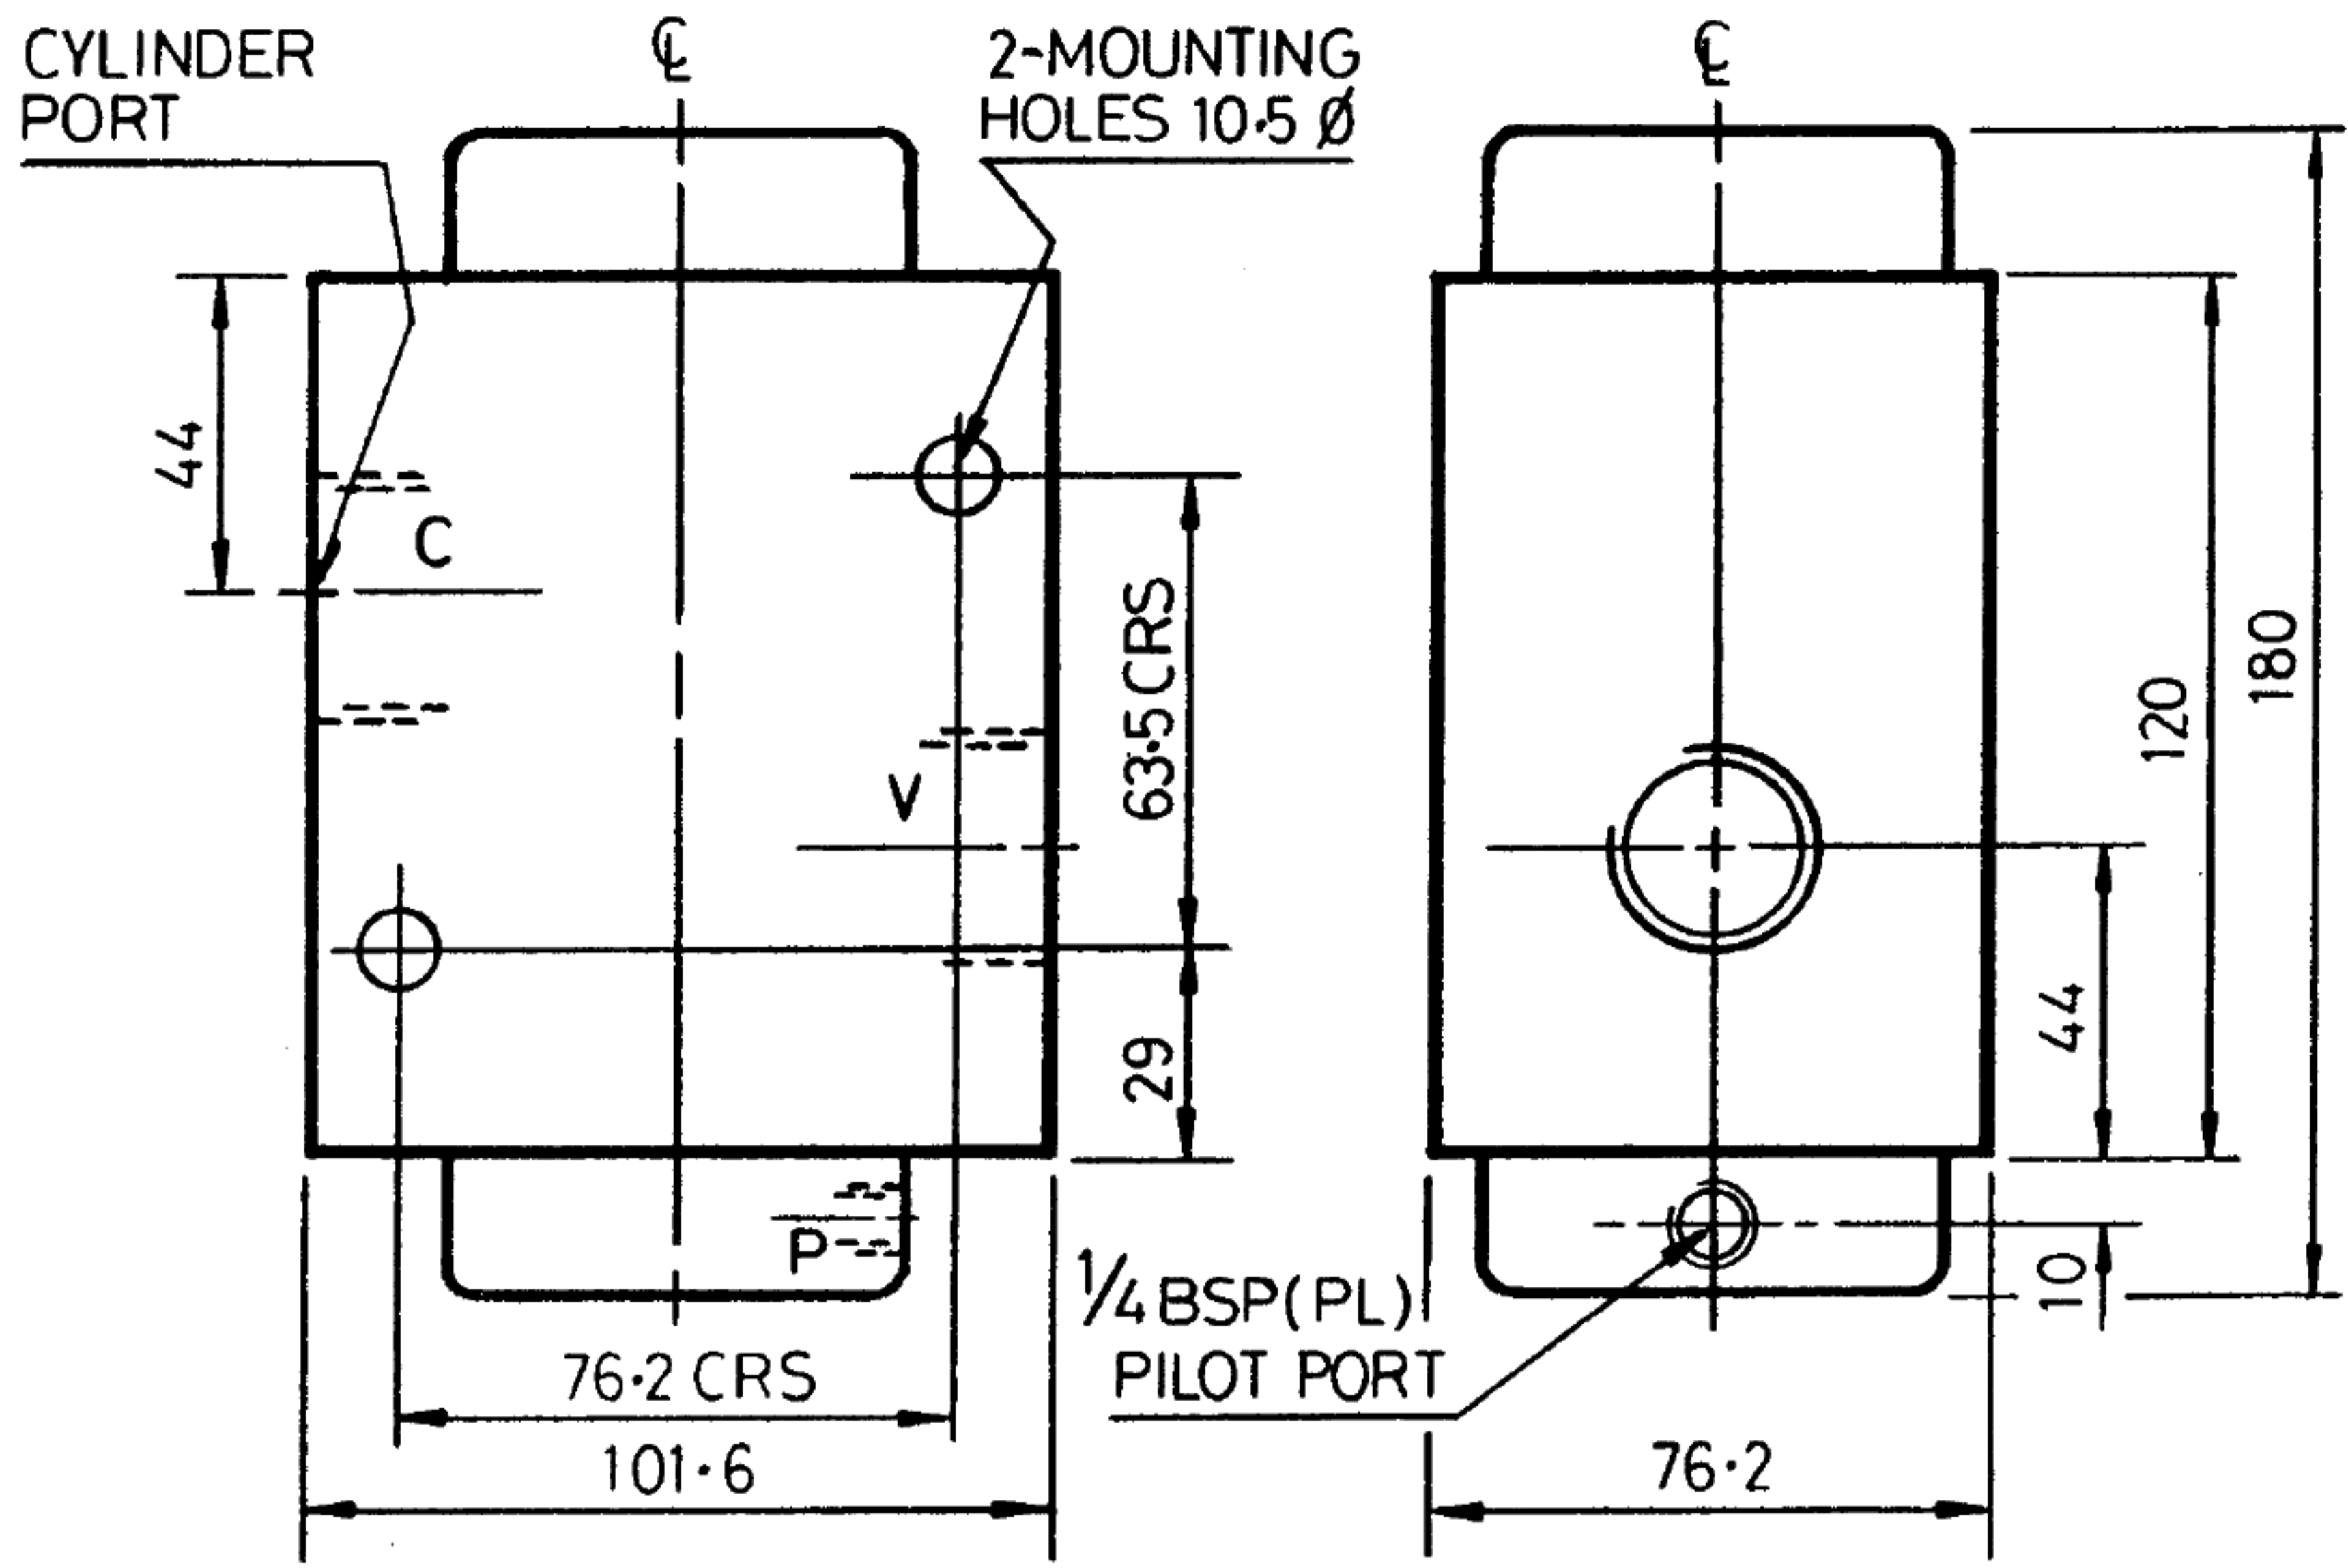

HAC

SINGLE P.O.CHECK VALVE LARGE FLOW

MAX WORKING PRESSURE 350 BAR

ORDERING INFORMATION	
TYPE	PORTS
V-101-D	3/4 BSP(PL)
V-101-E	1.0 BSP(PL)

STANDARD RATIO 4:1
 ALSO AVAILABLE WITH 12:1 RATIO
 DUPLEX POPPET ADD PREFIX 'X' I.E VX-101

ALL DIMENSIONS IN MM

HYDRAULIC ACTUATORS AND CONTROLS LTD

104 Maybury Road, Woking, Surrey GU21 5JL, England.
 Tel: (01483) 762745 Fax: (01483) 765320