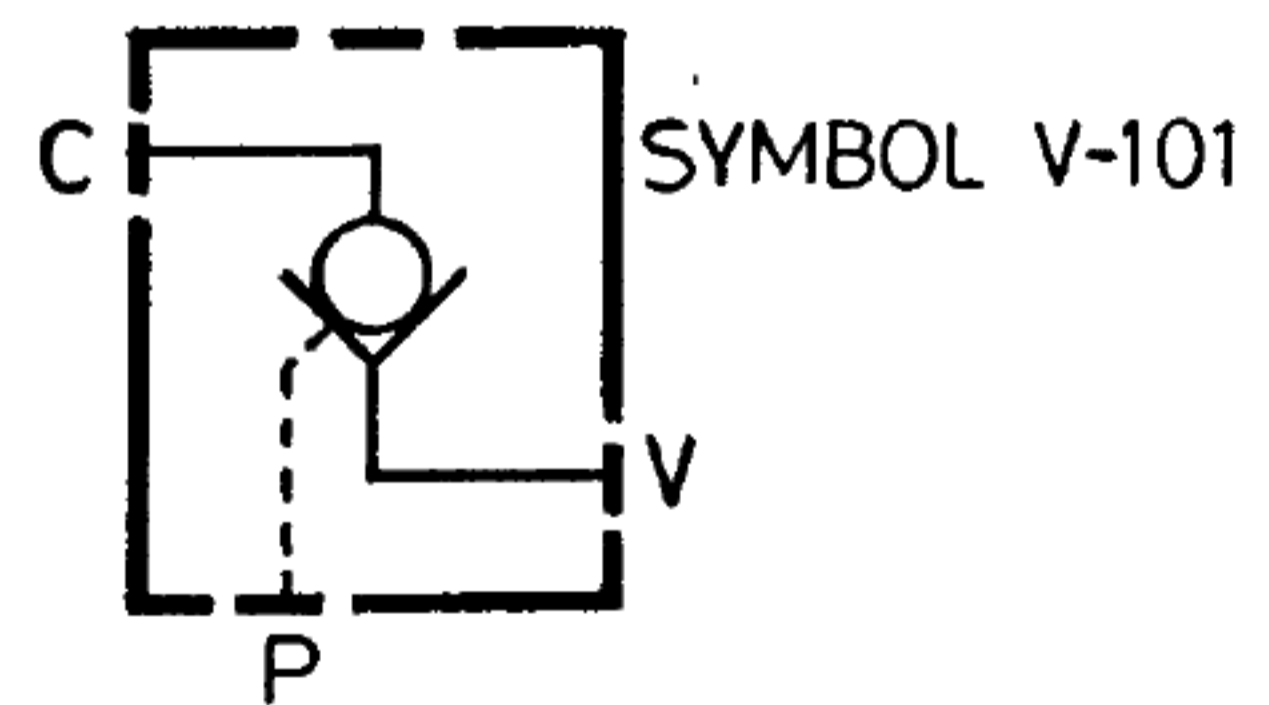

HAC

SINGLE P.O.CHECK VALVE LARGE FLOW

MAX WORKING PRESSURE 350 BAR

ORDERING INFORMATION	
TYPE	PORTS
V-101-D	3/4 BSP(PL)
V-101-E	1.0 BSP(PL)

STANDARD RATIO 4:1
 ALSO AVAILABLE WITH 12:1 RATIO
 DUPLEX POPPET ADD PREFIX 'X' I.E VX-101

ALL DIMENSIONS IN MM

HYDRAULIC ACTUATORS AND CONTROLS LTD

104 Maybury Road, Woking, Surrey GU21 5JL, England.
 Tel: (01483) 762745 Fax: (01483) 765320